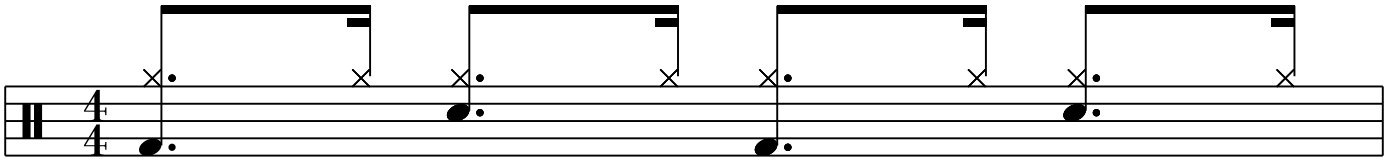

SHUFFLE BASS DRUM VARIATION 1