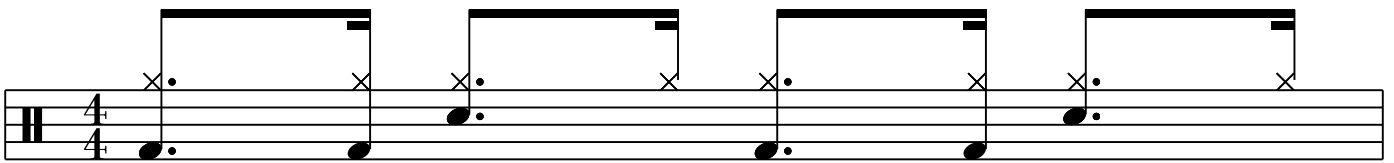

STYLE FILE 1 - SHUFFLE RHYTHMS

DRUM NOTATION KEY

A horizontal staff with various drum notation symbols placed above it. From left to right: a snare drum (filled circle), a bass drum (filled circle), a hi-hat (x), an open hi-hat (o), a ride cymbal (x), a ride bell (x with a dot), a crash cymbal (x with a star), and a cowbell (filled triangle).

SHUFFLE VARIATION 3

R L R L R L R L R L R L

Two staves in 4/4 time. The bottom staff shows a bass line with quarter notes on the 2nd and 4th beats. The top staff shows a snare line with triplet patterns of eighth notes. Above the staff, the letters R and L indicate hand alternation for the snare patterns.

SHUFFLE VARIATION 4

L R L R L R L R L R L R

Two staves in 4/4 time. The bottom staff shows a bass line with quarter notes on the 2nd and 4th beats. The top staff shows a snare line with triplet patterns of eighth notes. Above the staff, the letters L and R indicate hand alternation for the snare patterns.

SHUFFLE BASS DRUM VARIATION 1

SHUFFLE BASS DRUM VARIATION 2

SHUFFLE BASS DRUM VARIATION 3

SHUFFLE BASS DRUM VARIATION 4

SHUFFLE BASS DRUM VARIATION 5

SHUFFLE BASS DRUM VARIATION 6