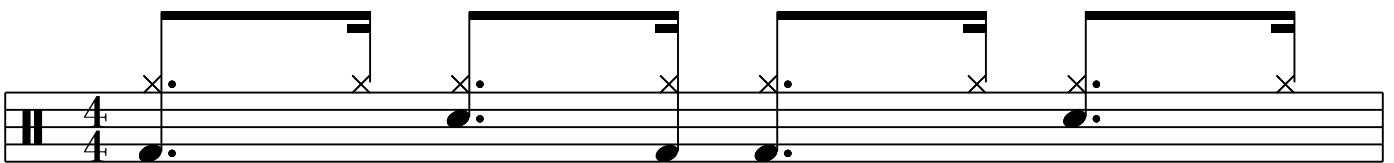

STYLE FILE 1 - SHUFFLE RHYTHMS

DRUM NOTATION KEY

A horizontal staff with various drum notation symbols placed above it. From left to right: a snare drum (filled circle), a bass drum (filled circle), a hi-hat (x), an open hi-hat (o), a ride cymbal (x), a ride bell (x with a dot), a crash cymbal (x with a star), and a cowbell (filled triangle).

SHUFFLE VARIATION 3

R L R L R L R L R L R L

Two staves in 4/4 time. The bottom staff shows a bass line with quarter notes on the 2nd and 4th beats. The top staff shows a snare line with triplet patterns of eighth notes. Above the staff, the letters R and L indicate hand alternation for the snare patterns.

SHUFFLE VARIATION 4

L R L R L R L R L R L R

Two staves in 4/4 time. The bottom staff shows a bass line with quarter notes on the 2nd and 4th beats. The top staff shows a snare line with triplet patterns of eighth notes. Above the staff, the letters L and R indicate hand alternation for the snare patterns.

SHUFFLE BASS DRUM VARIATION 1

SHUFFLE BASS DRUM VARIATION 2

SHUFFLE BASS DRUM VARIATION 3

SHUFFLE BASS DRUM VARIATION 4

SHUFFLE BASS DRUM VARIATION 5

SHUFFLE BASS DRUM VARIATION 6