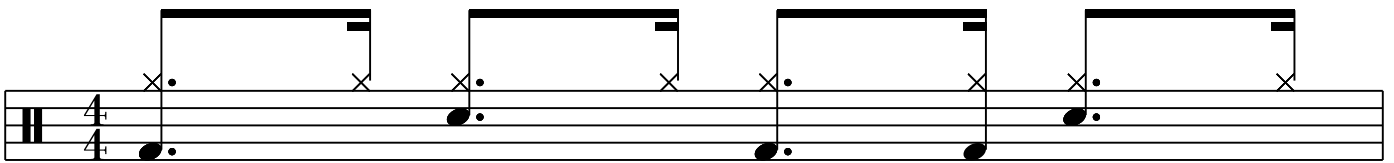

SHUFFLE BASS DRUM VARIATION 3