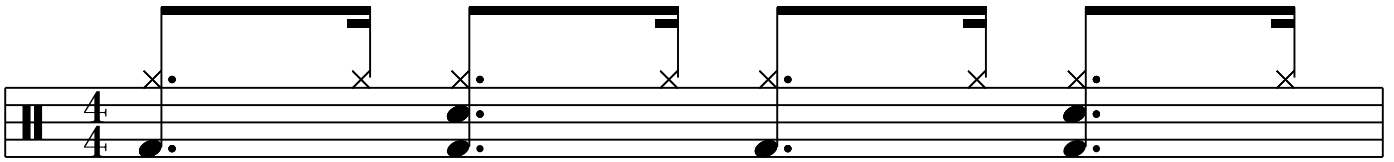

SHUFFLE BASS DRUM VARIATION 2